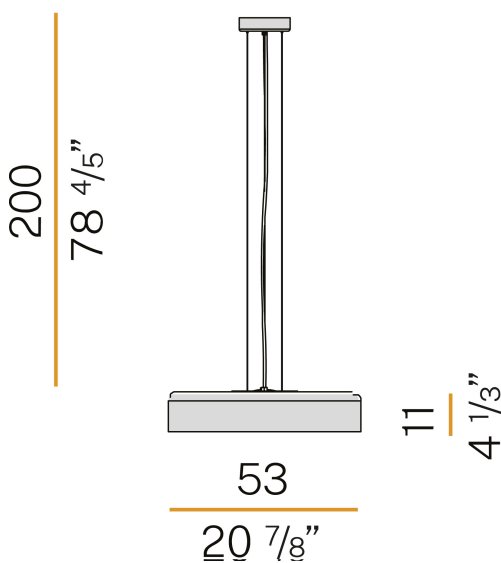

PANZERI

Ginevra

220-240V AC dimmable (DALI/Push DIM)

L09281.050.0402

 white/gold

Data sheet

CODE	L09281.050.0402
SYSTEM POWER CONSUMPTION	36W
EFFICACY	81lm/W
LIGHT SOURCE	LED
LIGHT SOURCE LIFETIME	L80 (B20) 80.000h
COLOUR TEMPERATURE	3000K Ra>90
LIGHT DISTRIBUTION	diffused
POWER SUPPLY	220-240V AC
FREQUENCY	50/60Hz
ELECTRICAL CONFIGURATION	dimmable (DALI/Push DIM)
DRIVER	integrated included
NOMINAL LUMINOUS FLUX	4528lm
LUMEN OUTPUT	2916lm
EFFICIENCY	64.4%
GLARE RATING	UGR < 19
WEIGHT	6,15 Kg
PROTECTION DEGREE	IP20
COLOUR TOLLERANCES	SDCM <3
PACKING DIMENSIONS (CM)	20,0 x 62,0 x 62,0

Suspension lighting fixture for interiors, with direct and indirect light emission.
Pickled sheet metal cap in polyacrylic paint.
Turned aluminium structure in mat black and gold or white and gold polyacrylic paint.
Pickled sheet metal wiring support plate in polyacrylic paint.
Moulded polycarbonate micro-prismatic diffuser.
2m (78,7") long steel suspension cables.
2,2m (86,6") long power cable in transparent PVC.
Power canopy with galvanized sheet metal ceiling bracket and pickled sheet metal covering in white or mat black polyacrylic paint.

Technical drawing

Polar diagram