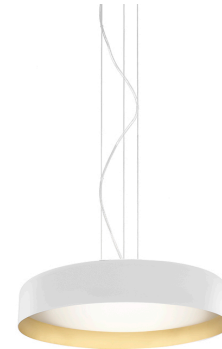

PANZERI

Ginevra

220-240V AC dimmable (DALI/Push DIM)

L09281.050.0402

 white/gold

Data sheet

CODE	L09281.050.0402
SYSTEM POWER CONSUMPTION	36W
EFFICACY	81lm/W
LIGHT SOURCE	LED
LIGHT SOURCE LIFETIME	L80 (B20) 80.000h
COLOUR TEMPERATURE	3000K Ra>90
LIGHT DISTRIBUTION	diffused
POWER SUPPLY	220-240V AC
FREQUENCY	50/60Hz
ELECTRICAL CONFIGURATION	dimmable (DALI/Push DIM)
DRIVER	integrated included
NOMINAL LUMINOUS FLUX	4528lm
LUMEN OUTPUT	2916lm
EFFICIENCY	64.4%
GLARE RATING	UGR < 19
WEIGHT	6,15 Kg
PROTECTION DEGREE	IP20
COLOUR TOLLERANCES	SDCM <3
PACKING DIMENSIONS (CM)	20,0 x 62,0 x 62,0

Suspension lighting fixture for interiors, with direct and indirect light emission.
Pickled sheet metal cap in polyacrylic paint.
Turned aluminium structure in mat black and gold or white and gold polyacrylic paint.
Pickled sheet metal wiring support plate in polyacrylic paint.
Moulded polycarbonate micro-prismatic diffuser.
2m (78,7") long steel suspension cables.
2,2m (86,6") long power cable in transparent PVC.
Power canopy with galvanized sheet metal ceiling bracket and pickled sheet metal covering in white or mat black polyacrylic paint.